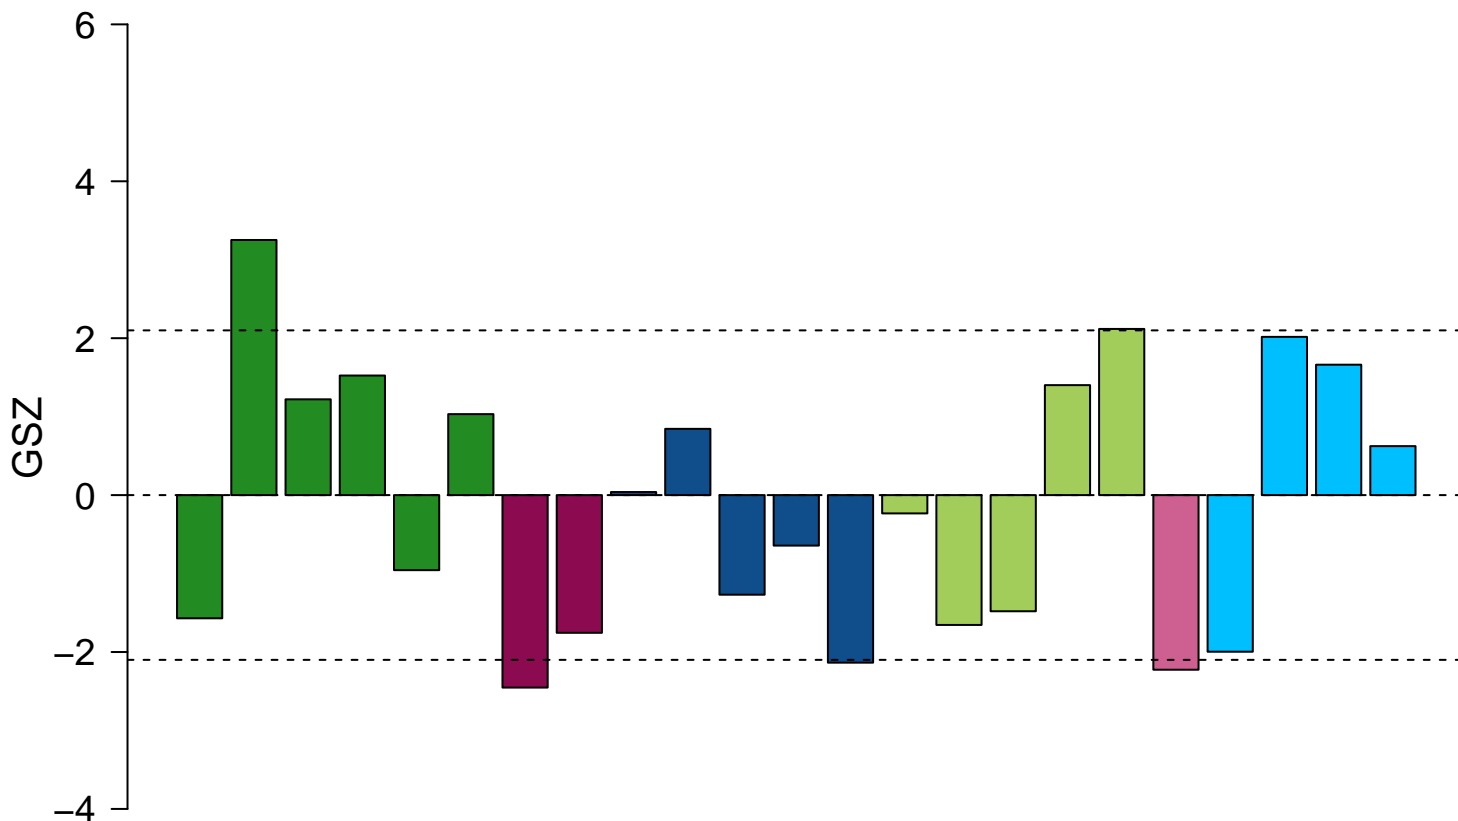

# cortical actin cytoskeleton organization