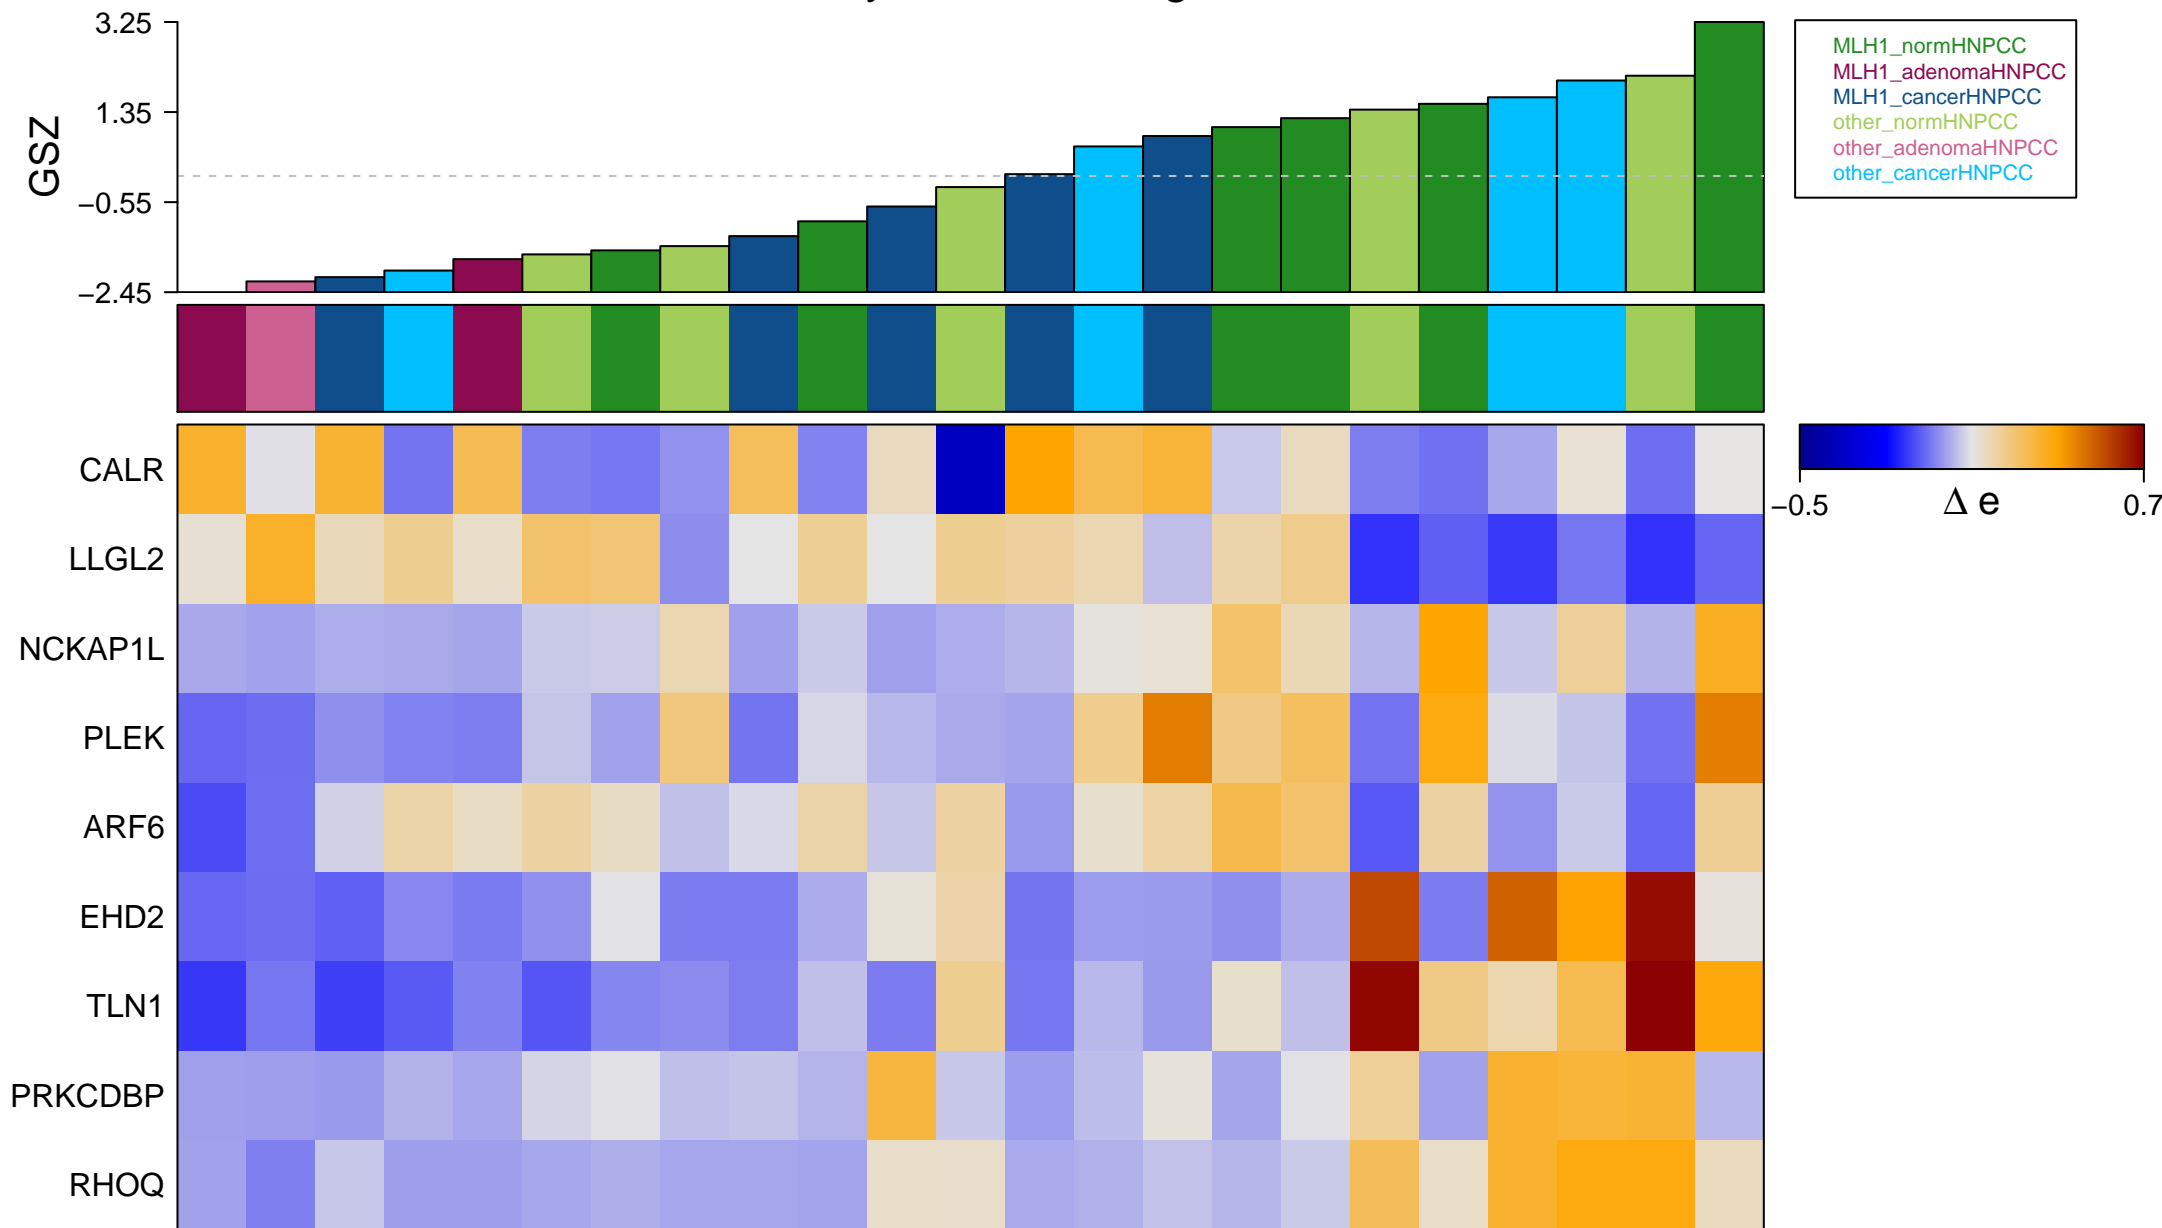

# cortical actin cytoskeleton organization